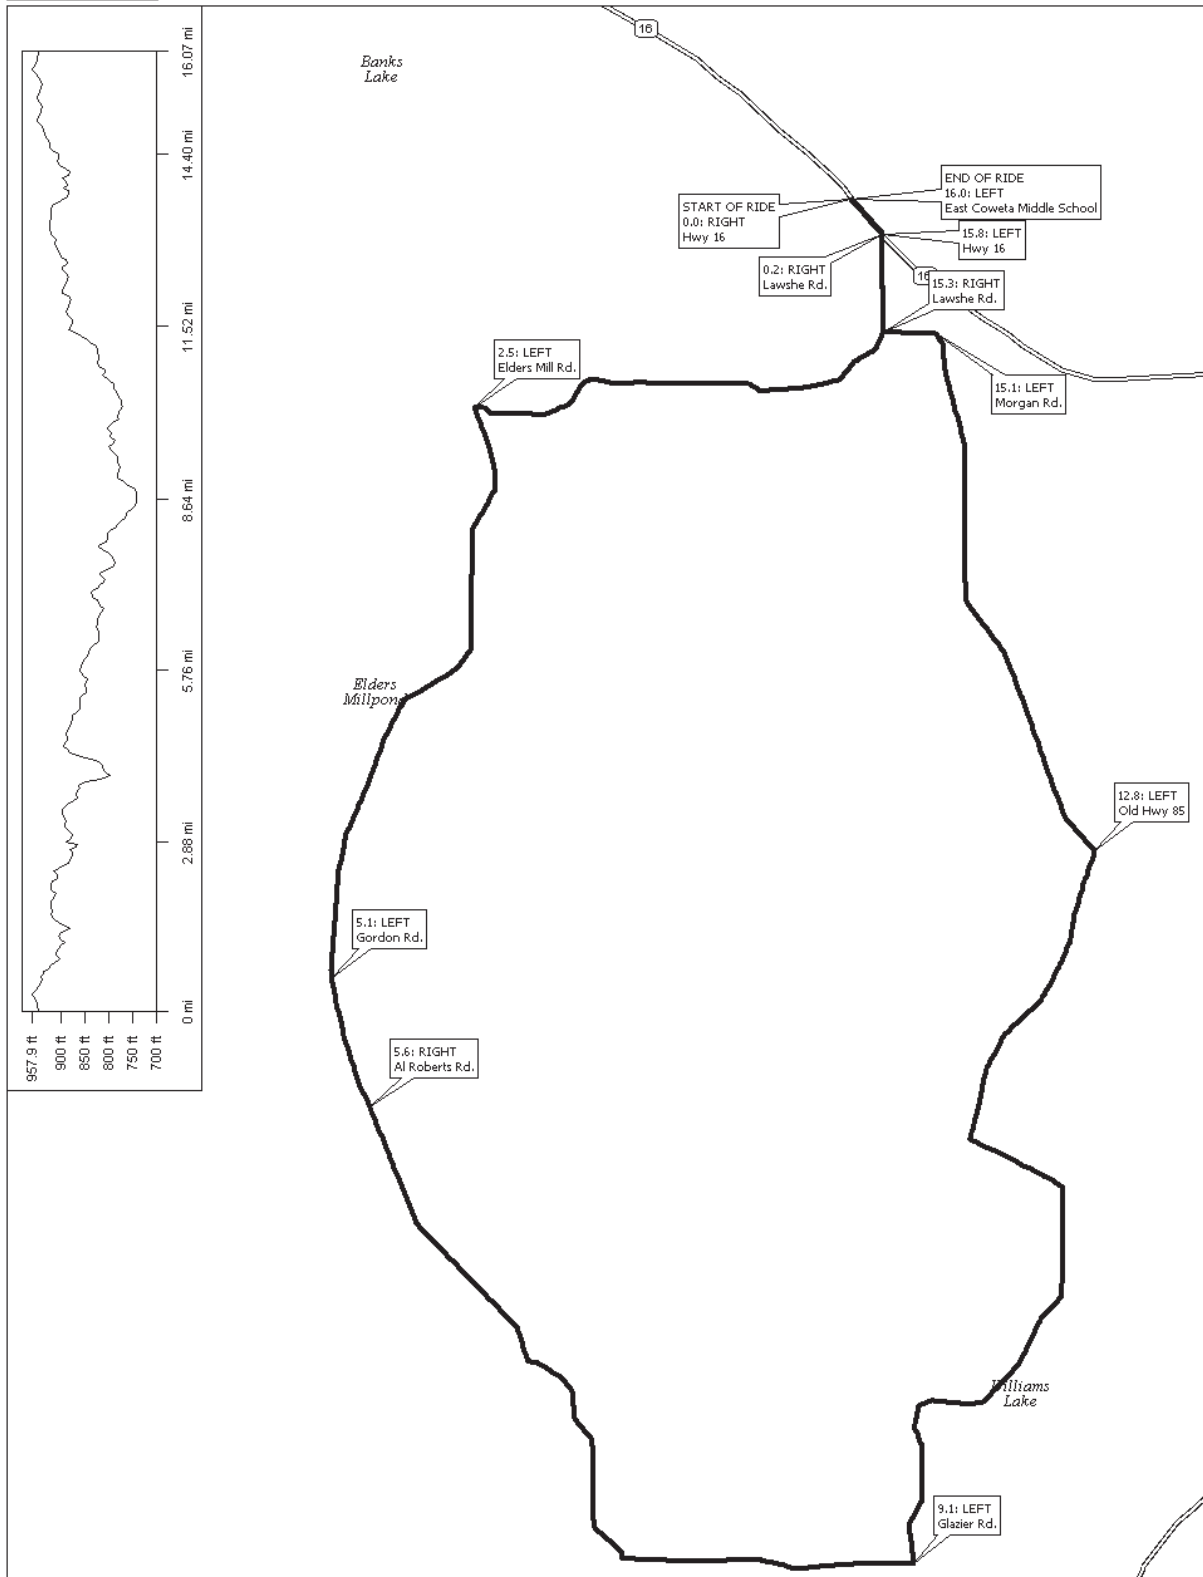

Wilson 100

2009 • 16 miles

Street Atlas USA® 2006 Plus

Data use subject to license.

© 2005 DeLorme. Street Atlas USA® 2006 Plus.

www.delorme.com

MN (4.1° W)

Data Zoom 12-2

Helmets are required for all rides. By participating in the Wilson 100 you accept the risks and responsibilities associated with group rides. You are ultimately responsible for your own personal safety. This Map is the property of the Southern Bicycle League, compiled solely for the non-commercial use by registered participants of the Wilson100, and may not be reproduced in any manner without the express written permission of the Southern Bicycle League. All Southern Bicycle League rides ©Southern Bicycle League.